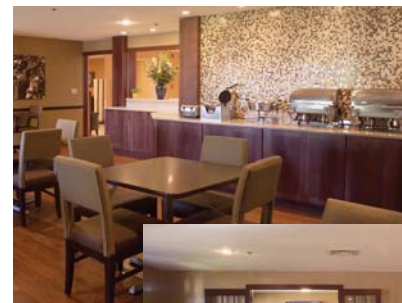

Ivy Court Inn and Suites

Your Clubhouse After The Final Round

Steps away from the course and just across the street from Notre Dame, Ivy Court is the perfect place to rest up for another day or celebrate your hole in one.

you're inn

Find Us • 1404 Ivy Court
Call Us • (574) 277-6500
Google Us • www.ivycourt.com