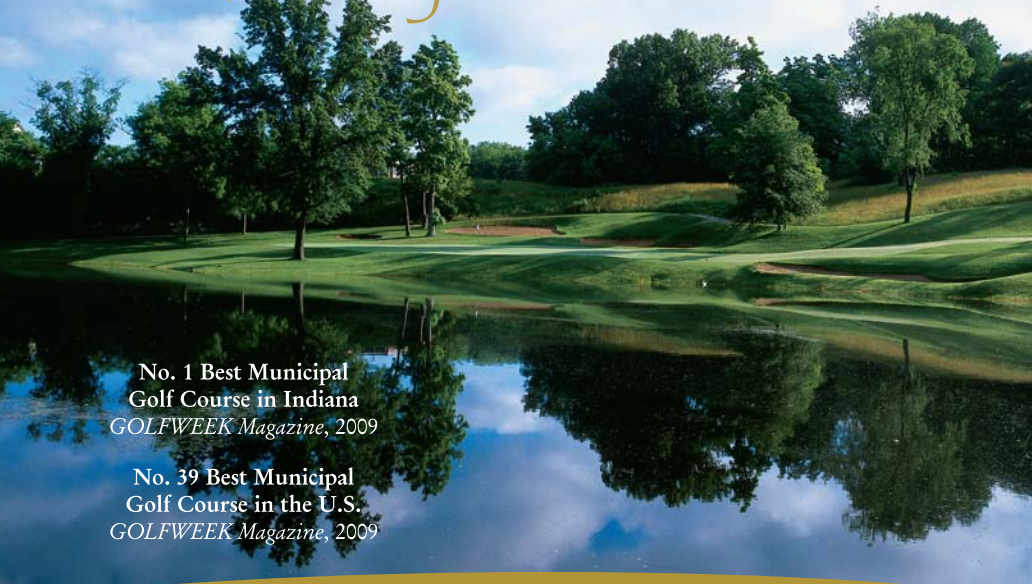

Exceptional Getaways

No. 1 Best Municipal
Golf Course in Indiana
GOLFWEEK Magazine, 2009

No. 39 Best Municipal
Golf Course in the U.S.
GOLFWEEK Magazine, 2009

BLACKTHORN GOLF CLUB

An Easy Drive to The First Tee!

You don't have to drive far to play championship golf, stay in exceptional hotels, and enjoy good times with family and friends.

Come out and play top-rated **Blackthorn Golf Club** for the day, or make it a weekend getaway and enjoy all that Notre Dame and South Bend have to offer.

Groups are welcome and customized packages are available.

Let us plan your next golf getaway!